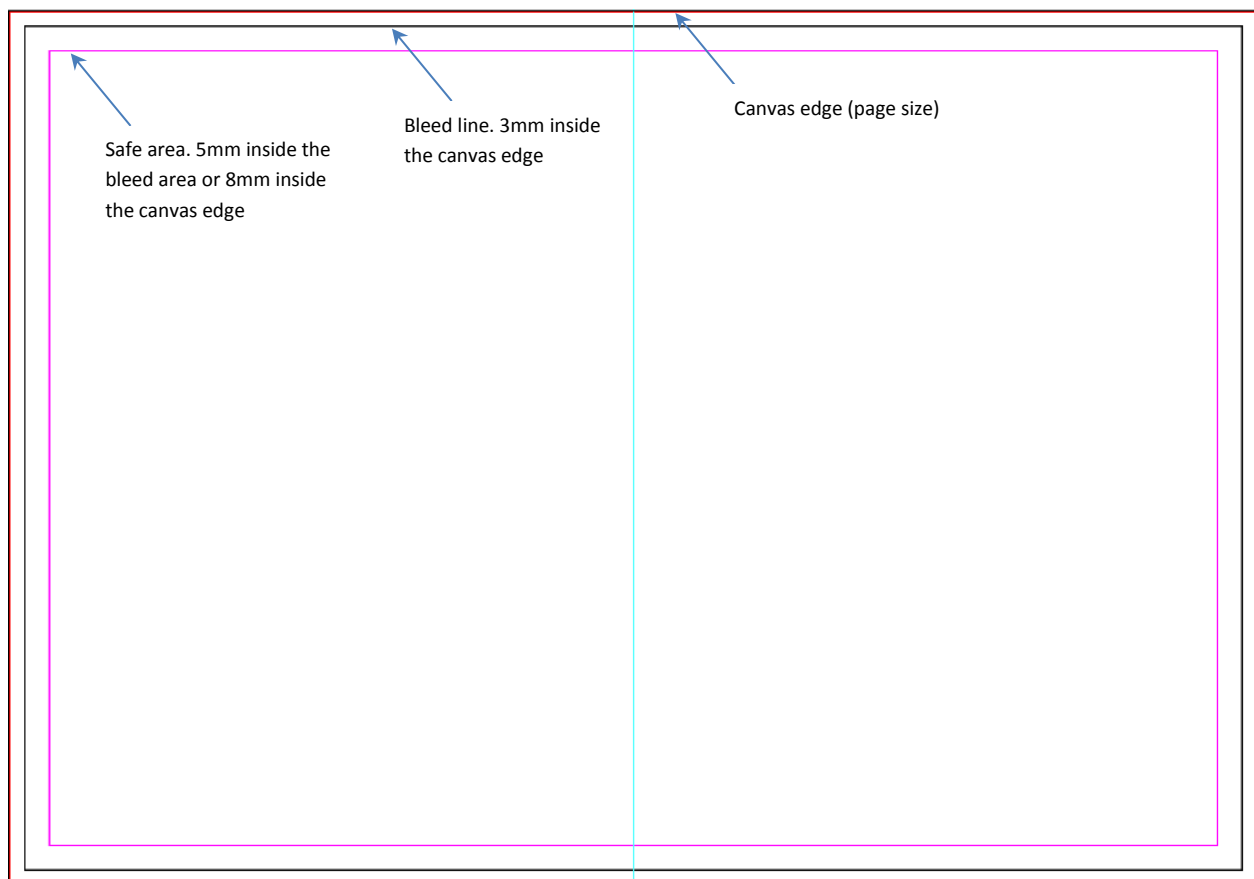

Nuovo Albums layout measurements

If you decide to prepare files in the software other than Fundy you will need to use following guidelines.

Dimensions of the canvas should be the same as the size of your selected album. For example, the dimensions of a double spread for a 10x14" landscape album will be 28x10" (610x254mm). The dimensions of a single page will be 14x10" (356x254mm).

Photos and background images must be extended to the edge of the canvas if you want them printed to the edge of the page.

Please allow for 3mm bleed on each side of the image - this area will be trimmed off.

We also ask to place your images within safe area, please place important content such as text, logos and important image subjects within 5mm inside the bleed area.

If you prepare your files in Adobe Photoshop or InDesign you can download templates [here](#).